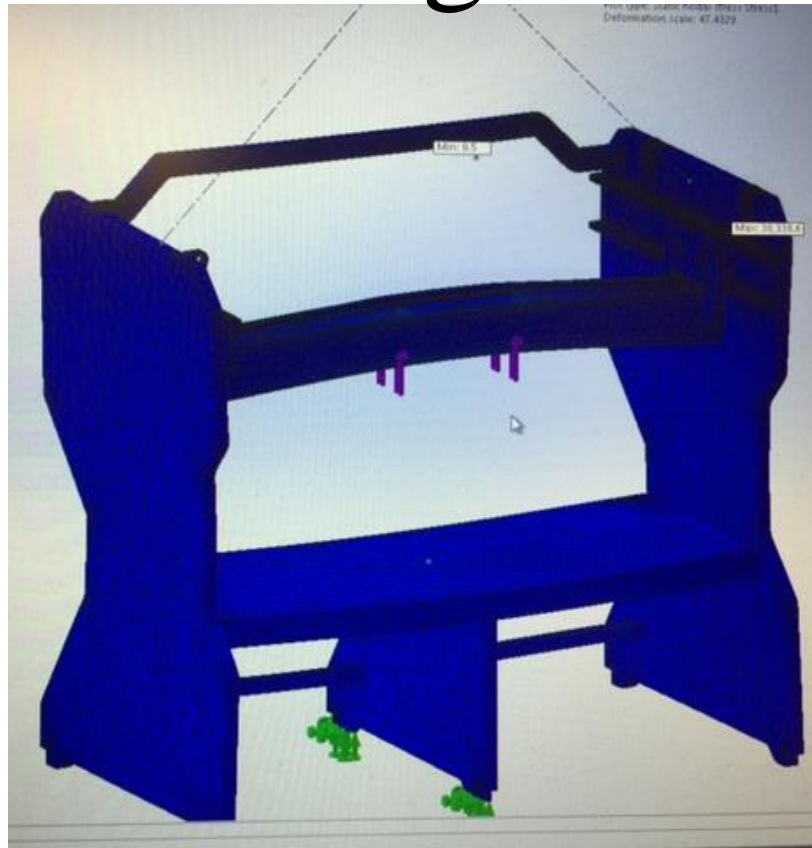

Before

Planning

After

Taylor Made Iron Services

Tel 775-997-6837
Fax 775-738-5654

60 W Baseline Rd Suite 105
Mesa, AZ 85210

www.tmis.us
dant@tmis.us

\$46,000. – 4 weeks to build