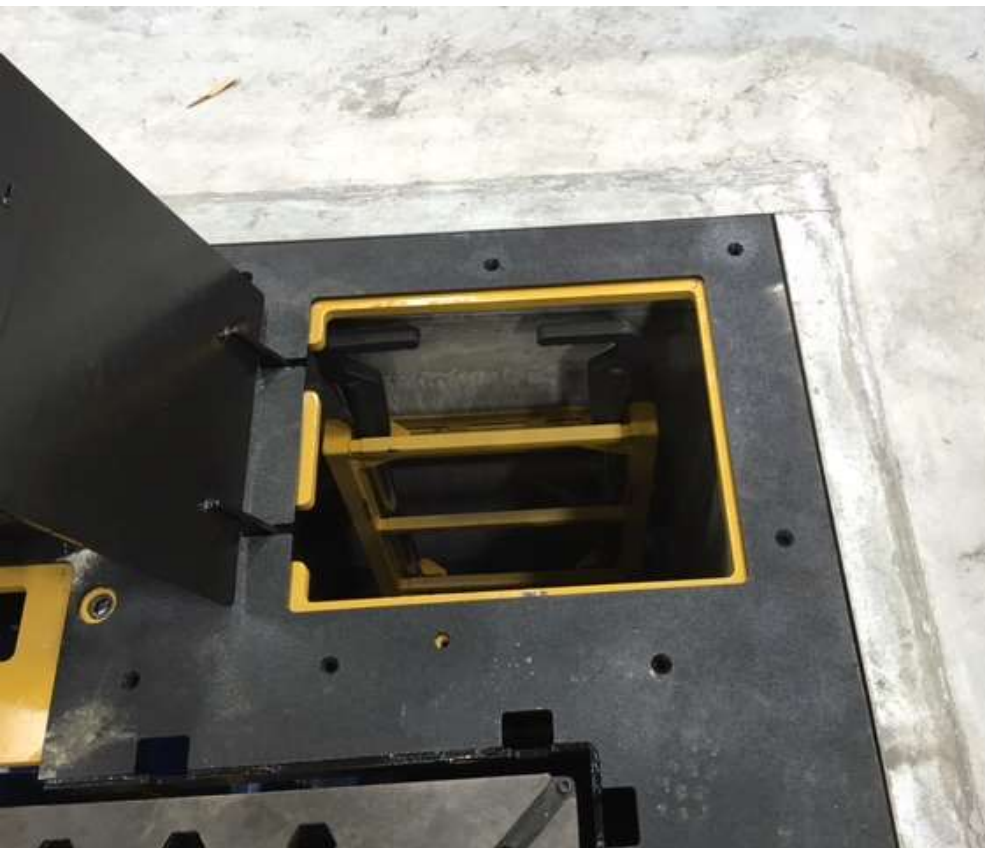

Before

Planning

After

Taylor Made Iron Services

Tel 775-997-6837  
Fax 775-738-5654

60 W Baseline Rd Suite 105  
Mesa, AZ 85210

www.tmis.us  
dant@tmis.us

**Taylor Made Iron Services**