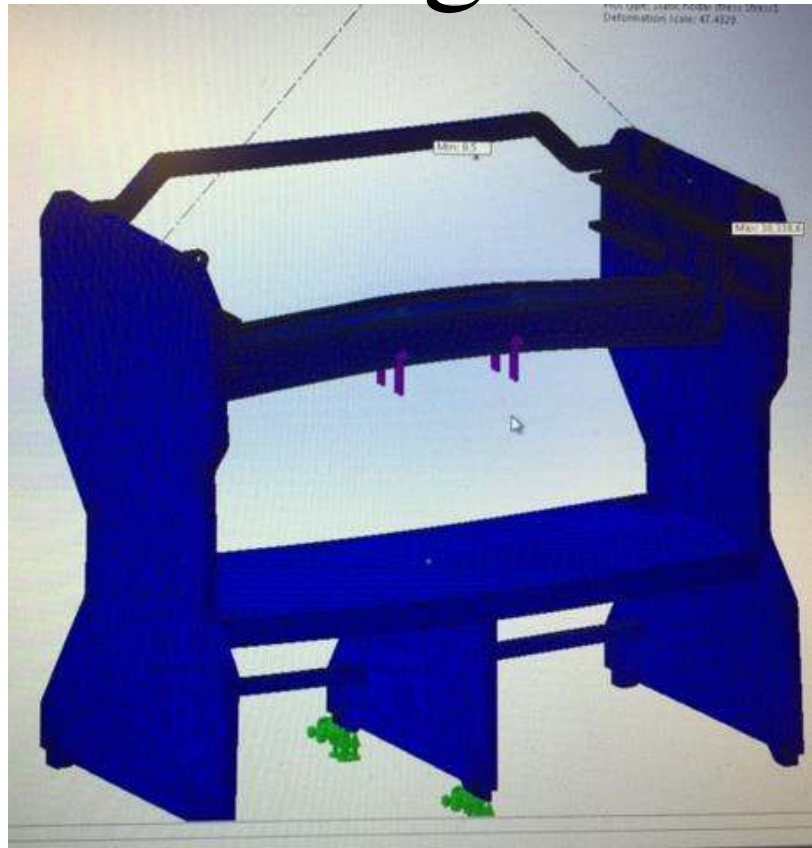

Before

Planning

After

Taylor Made Iron Services

Tel 775-997-6837
Fax 775-738-5654

60 W Baseline Rd Suite 105
Mesa, AZ 85210

www.tmis.us
dant@tmis.us

\$46,000. – 4 weeks to build