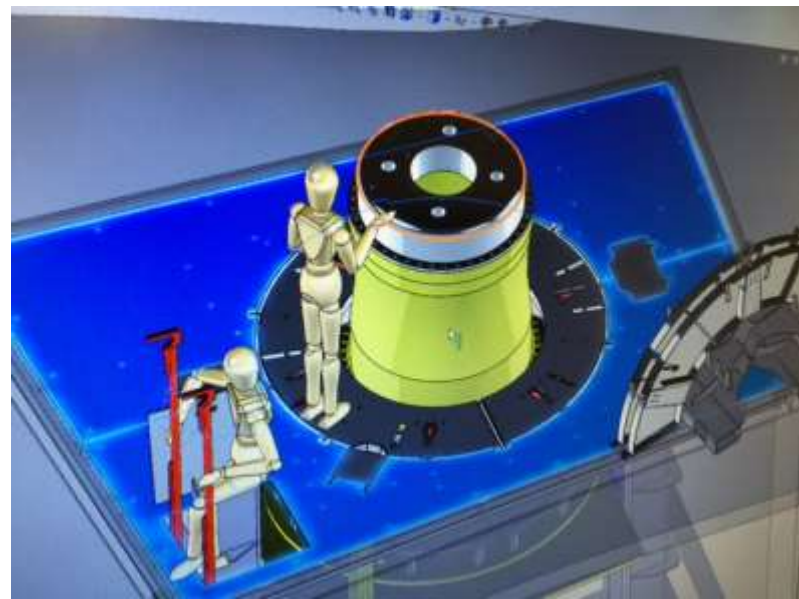

Planning

CALL US TODAY FOR
YOUR CUSTOM SYSTEM.

Taylor Made Iron Services

Tel 775-997-6837
Fax 775-738-5654

60 W Baseline Rd Suite 105
Mesa, AZ 85210

www.tmis.us
dant@tmis.us