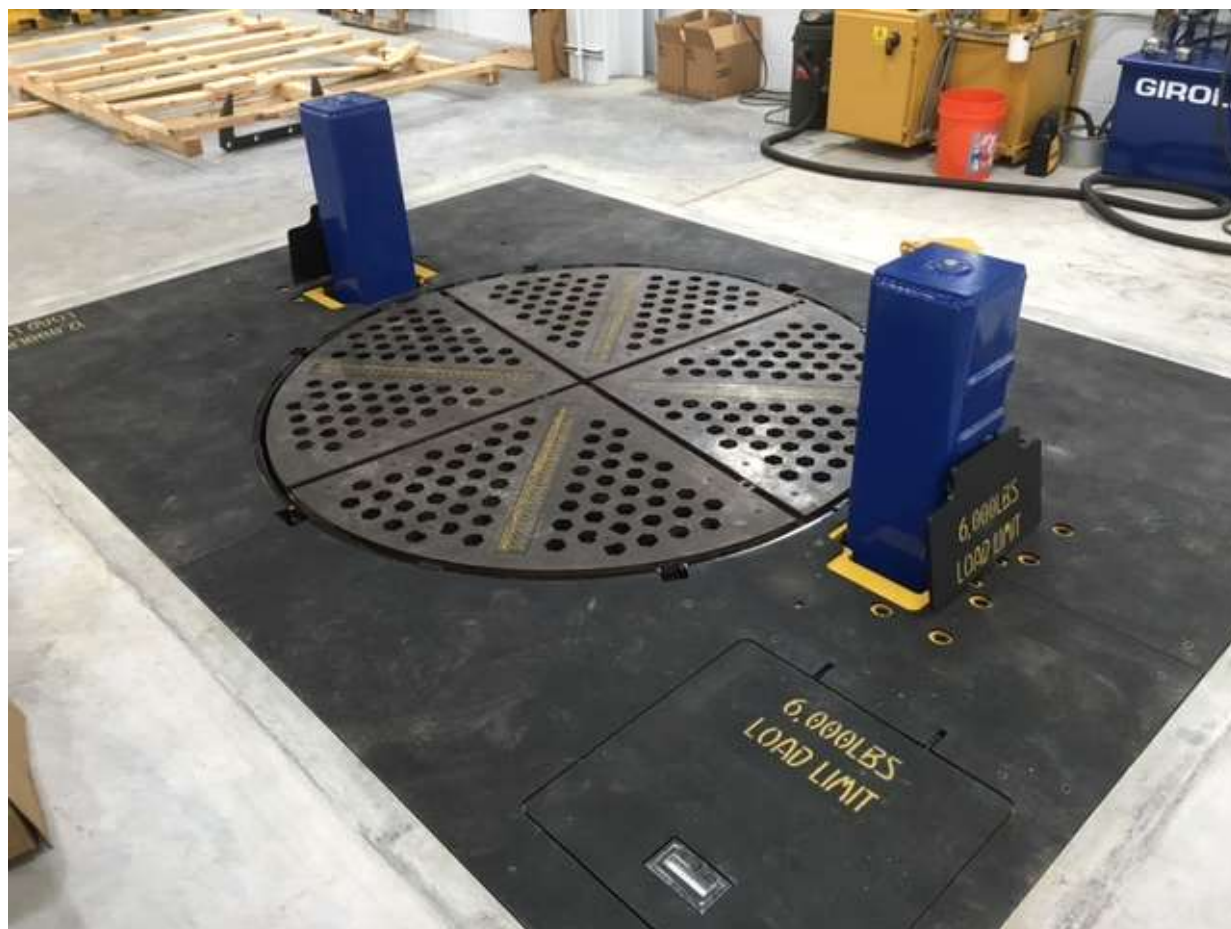

Tel 775-997-6837
Fax 775-738-5654

60 W Baseline Rd Suite 105
Mesa, AZ 85210

www.tmis.us
dant@tmis.us

Before

Planning

After

CALL US TODAY FOR
YOUR CUSTOM SYSTEM.

Taylor Made Iron Services