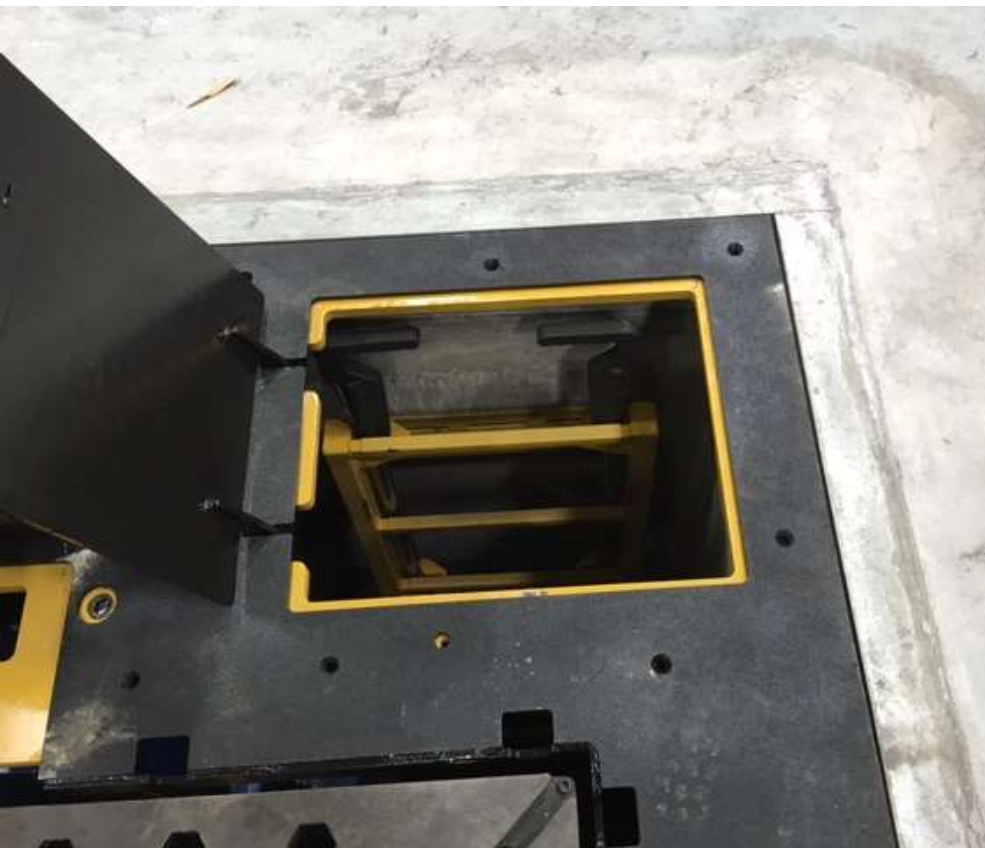

Before

Planning

After

Taylor Made Iron Services

Tel 775-997-6837
Fax 775-738-5654

60 W Baseline Rd Suite 105
Mesa, AZ 85210

www.tmis.us
dant@tmis.us

Taylor Made Iron Services